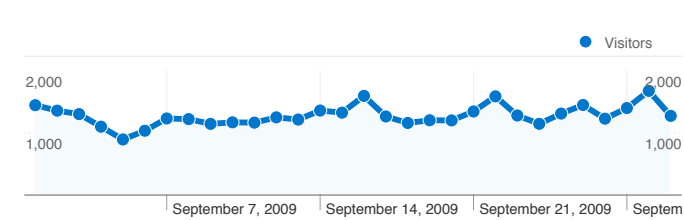

Site Usage

70,862 Visits

55.78% Bounce Rate

127,718 Pageviews

00:03:15 Avg. Time on Site

1.80 Pages/Visit

9.18% % New Visits

Visitors Overview

70,862 Visits

9,899 Absolute Unique Visitors

127,718 Pageviews

1.80 Average Pageviews

00:03:15 Time on Site

55.78% Bounce Rate

9.18% New Visits

Technical Profile

Site Usage

Country/Territory	Visits	Pages/Visit	Avg. Time on Site	% New Visits	Bounce Rate
Visits 70,862 % of Site Total: 100.00%	Pages/Visit 1.80 Site Avg: 1.80 (0.00%)	Avg. Time on Site 00:03:15 Site Avg: 00:03:15 (0.00%)	% New Visits 9.20% Site Avg: 9.18% (0.22%)	Bounce Rate 55.78% Site Avg: 55.78% (0.00%)	
Iceland	63,913	1.81	00:03:20	9.11%	55.80%
Denmark	3,143	1.74	00:02:35	7.45%	54.98%
Sweden	1,084	1.99	00:03:25	6.09%	49.26%
Norway	689	1.51	00:01:31	9.72%	65.60%
United States	584	1.79	00:02:52	7.19%	52.23%
United Kingdom	296	1.80	00:02:15	19.59%	46.96%
Germany	127	1.72	00:01:23	20.47%	67.72%
Spain	104	1.45	00:00:36	20.19%	71.15%
(not set)	99	1.76	00:02:03	9.09%	35.35%

Netherlands	93	1.18	00:01:06	6.45%	86.02%
					1 - 10 of 57

Pages on this site were viewed a total of 127,718 times

 **127,718** Pageviews

 **102,440** Unique Views

 **55.78%** Bounce Rate

Top Content

Pages	Pageviews	% Pageviews
/	86,303	67.57%
/2009/09/19/18.25.32/	2,555	2.00%
/2009/09/26/15.53.46/	2,353	1.84%
/2009/09/03/13.39.51/	1,893	1.48%
/2009/09/12/15.52.03/	1,885	1.48%