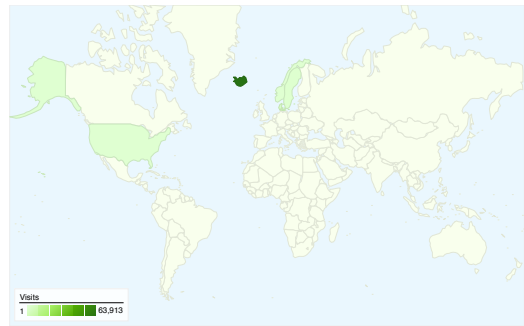

Site Usage

70,862 Visits

55.78% Bounce Rate

127,718 Pageviews

00:03:15 Avg. Time on Site

1.80 Pages/Visit

9.18% % New Visits

Visitors Overview

Visitors
9,899

Map Overlay world

Traffic Sources Overview

- **Direct Traffic**
54,978.00 (77.58%)
- **Referring Sites**
11,877.00 (16.76%)
- **Search Engines**
4,006.00 (5.65%)
- **Other**
1 (> 0.00%)

Content Overview

All traffic sources sent a total of 70,862 visits

-  **77.58%** Direct Traffic
-  **16.76%** Referring Sites
-  **5.65%** Search Engines

- **Direct Traffic**
54,978.00 (77.58%)
- **Referring Sites**
11,877.00 (16.76%)
- **Search Engines**
4,006.00 (5.65%)
- **Other**
1 (> 0.00%)

Netherlands	93	1.18	00:01:06	6.45%	86.02%
					1 - 10 of 57

Pages on this site were viewed a total of 127,718 times

 **127,718** Pageviews

 **102,440** Unique Views

 **55.78%** Bounce Rate

Top Content

Pages	Pageviews	% Pageviews
/	86,303	67.57%
/2009/09/19/18.25.32/	2,555	2.00%
/2009/09/26/15.53.46/	2,353	1.84%
/2009/09/03/13.39.51/	1,893	1.48%
/2009/09/12/15.52.03/	1,885	1.48%