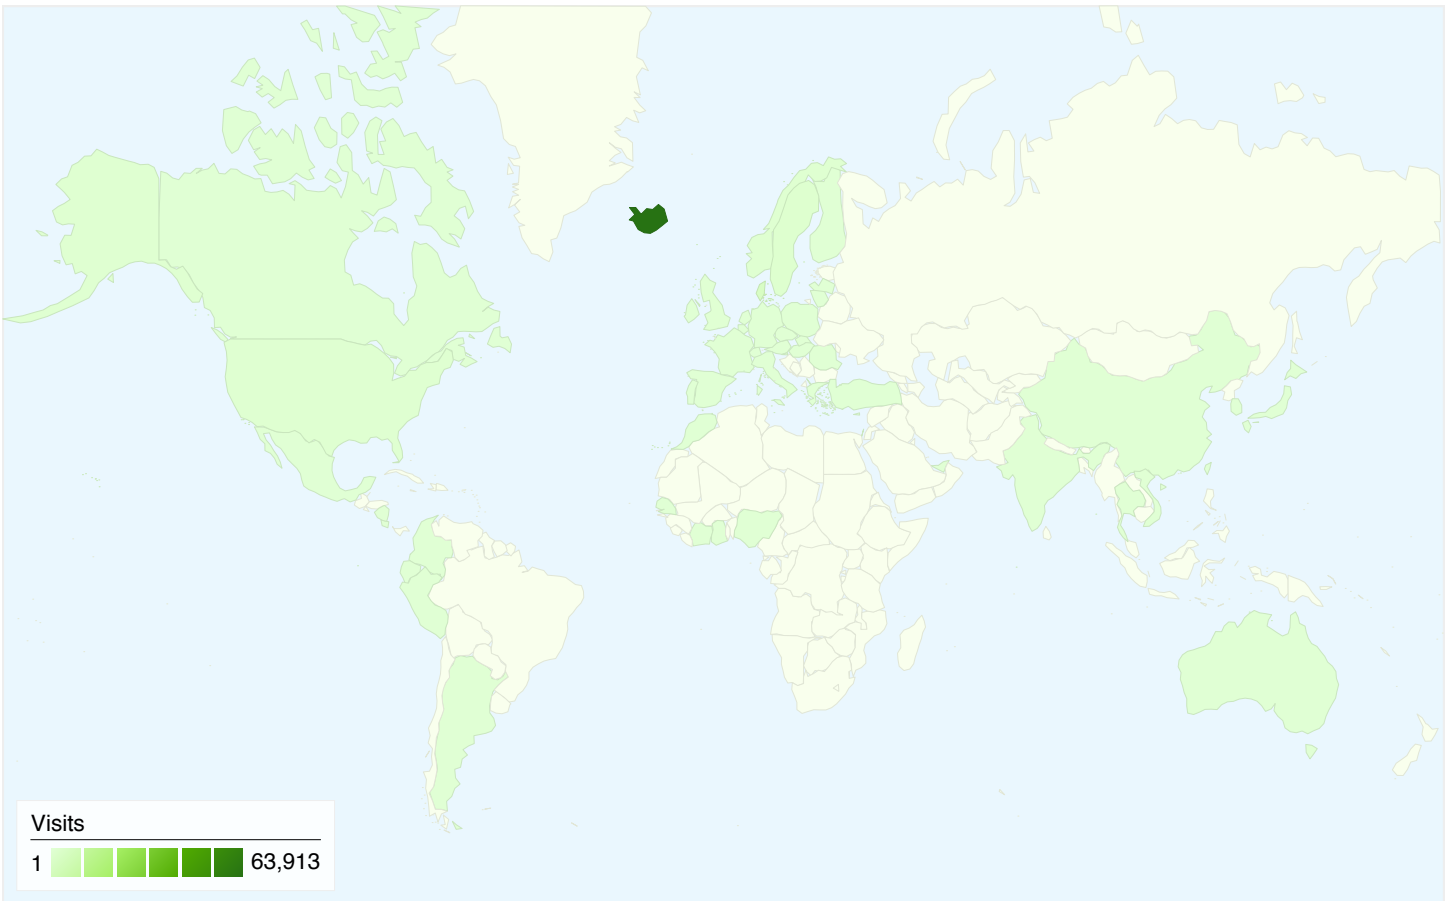

Visitors
9,899

Map Overlay world

Traffic Sources Overview

- **Direct Traffic**
54,978.00 (77.58%)
- **Referring Sites**
11,877.00 (16.76%)
- **Search Engines**
4,006.00 (5.65%)
- **Other**
1 (> 0.00%)

Content Overview

All traffic sources sent a total of 70,862 visits

-  **77.58%** Direct Traffic
-  **16.76%** Referring Sites
-  **5.65%** Search Engines

- **Direct Traffic**
54,978.00 (77.58%)
- **Referring Sites**
11,877.00 (16.76%)
- **Search Engines**
4,006.00 (5.65%)
- **Other**
1 (> 0.00%)

Top Traffic Sources

Sources	Visits	% visits
(direct) ((none))	54,978	77.58%
liverpool.is (referral)	5,943	8.39%
google (organic)	3,909	5.52%
blogg.gattin.is (referral)	2,061	2.91%
eo.e.is (referral)	1,093	1.54%

Keywords	Visits	% visits
kop.is	576	14.38%
kop	318	7.94%
litli asninn fótoltamaður	185	4.62%
liverpool búðin	140	3.49%
liverpool - chelsea torres 2	126	3.15%

70,862 visits came from 57 countries/territories