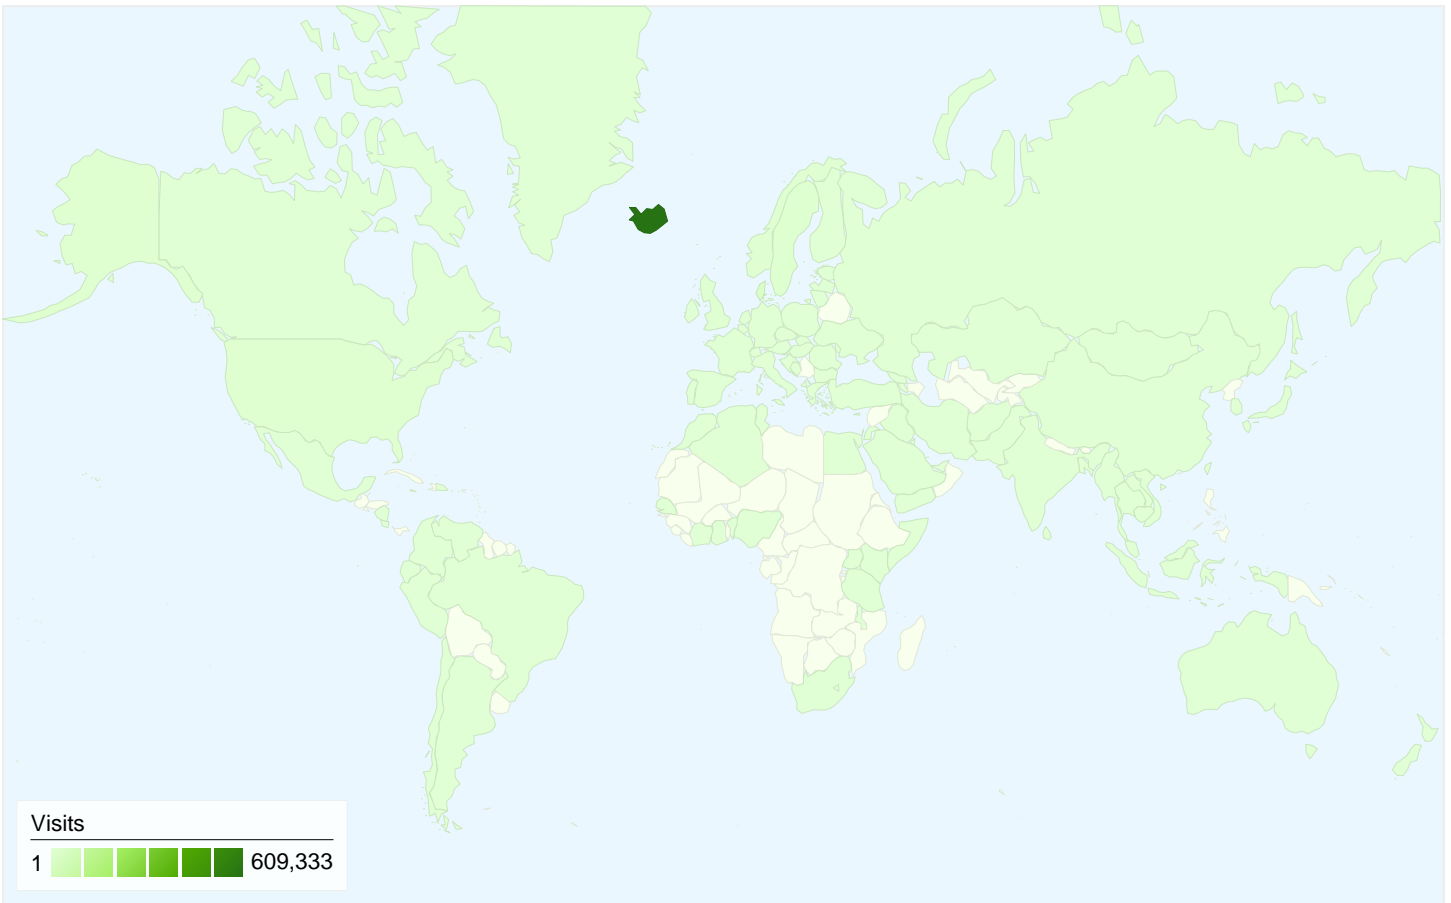

Visitors
59,943

Map Overlay world

Traffic Sources Overview

- **Direct Traffic**
495,234.00 (74.15%)
- **Referring Sites**
136,243.00 (20.40%)
- **Search Engines**
36,375.00 (5.45%)
- **Other**
31 (> 0.00%)

59,943 people visited this site

 **667,883** Visits

 **59,943** Absolute Unique Visitors

 **1,206,030** Pageviews

 **1.81** Average Pageviews

 **00:03:16** Time on Site

 **55.31%** Bounce Rate

 **8.26%** New Visits

All traffic sources sent a total of 667,883 visits

-  **74.15%** Direct Traffic
-  **20.40%** Referring Sites
-  **5.45%** Search Engines

- **Direct Traffic**
495,234.00 (74.15%)
- **Referring Sites**
136,243.00 (20.40%)
- **Search Engines**
36,375.00 (5.45%)
- **Other**
31 (> 0.00%)

667,883 visits came from 121 countries/territories

Site Usage

| Country/Territory | Visits | Pages/Visit | Avg. Time on Site | % New Visits | Bounce Rate |
|-------------------|---------|-------------|-------------------|--------------|-------------|
| Iceland | 609,333 | 1.80 | 00:03:17 | 8.02% | 55.65% |
| Denmark | 22,288 | 1.83 | 00:02:43 | 6.93% | 51.45% |
| Sweden | 8,720 | 2.15 | 00:03:48 | 6.00% | 45.53% |
| United States | 5,399 | 1.89 | 00:03:44 | 8.80% | 48.42% |
| Norway | 5,201 | 1.65 | 00:04:44 | 11.63% | 59.47% |
| United Kingdom | 5,003 | 1.74 | 00:02:34 | 18.41% | 57.61% |
| Faroe Islands | 2,035 | 2.39 | 00:03:34 | 6.49% | 36.27% |
| Italy | 1,262 | 1.71 | 00:02:35 | 5.55% | 61.09% |
| Spain | 1,104 | 1.76 | 00:02:02 | 24.91% | 53.71% |