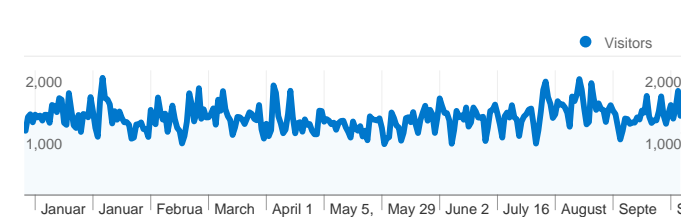

Site Usage

 **667,883** Visits

 **55.31%** Bounce Rate

 **1,206,030** Pageviews

 **00:03:16** Avg. Time on Site

 **1.81** Pages/Visit

 **8.26%** % New Visits

Visitors Overview

59,943 people visited this site

 **667,883** Visits

 **59,943** Absolute Unique Visitors

 **1,206,030** Pageviews

 **1.81** Average Pageviews

 **00:03:16** Time on Site

 **55.31%** Bounce Rate

 **8.26%** New Visits

667,883 visits came from 121 countries/territories

Site Usage

| Country/Territory | Visits | Pages/Visit | Avg. Time on Site | % New Visits | Bounce Rate |
|-------------------|---------|-------------|-------------------|--------------|-------------|
| Iceland | 609,333 | 1.80 | 00:03:17 | 8.02% | 55.65% |
| Denmark | 22,288 | 1.83 | 00:02:43 | 6.93% | 51.45% |
| Sweden | 8,720 | 2.15 | 00:03:48 | 6.00% | 45.53% |
| United States | 5,399 | 1.89 | 00:03:44 | 8.80% | 48.42% |
| Norway | 5,201 | 1.65 | 00:04:44 | 11.63% | 59.47% |
| United Kingdom | 5,003 | 1.74 | 00:02:34 | 18.41% | 57.61% |
| Faroe Islands | 2,035 | 2.39 | 00:03:34 | 6.49% | 36.27% |
| Italy | 1,262 | 1.71 | 00:02:35 | 5.55% | 61.09% |
| Spain | 1,104 | 1.76 | 00:02:02 | 24.91% | 53.71% |

 1,206,030 Pageviews

 973,030 Unique Views

 55.31% Bounce Rate

Top Content

| Pages | Pageviews | % Pageviews |
|-----------------------|-----------|-------------|
| / | 800,836 | 66.40% |
| /2009/02/02/08.58.42/ | 6,390 | 0.53% |
| /2009/07/19/15.21.00/ | 5,564 | 0.46% |
| /2009/03/14/14.43.18/ | 4,529 | 0.38% |
| /2009/07/15/21.48.23/ | 3,726 | 0.31% |