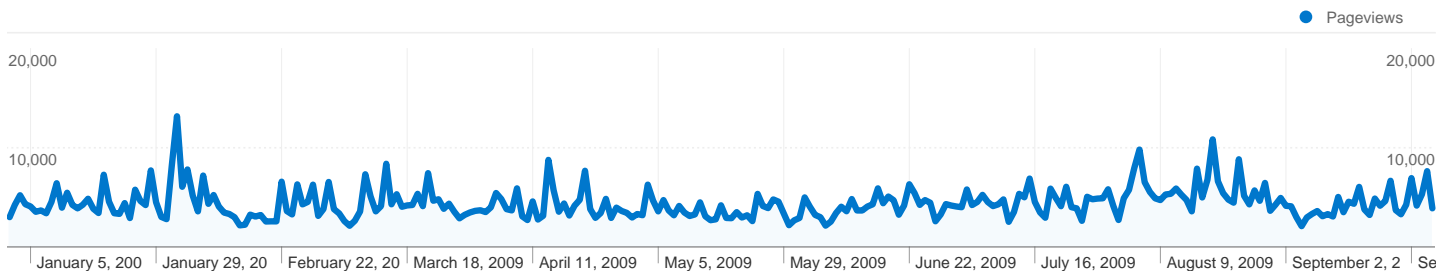

Pages on this site were viewed a total of 1,206,030 times

1,206,030 Pageviews

973,030 Unique Views

55.31% Bounce Rate

Top Content

Pages	Pageviews	% Pageviews
/	800,836	66.40%
/2009/02/02/08.58.42/	6,390	0.53%
/2009/07/19/15.21.00/	5,564	0.46%
/2009/03/14/14.43.18/	4,529	0.38%
/2009/07/15/21.48.23/	3,726	0.31%