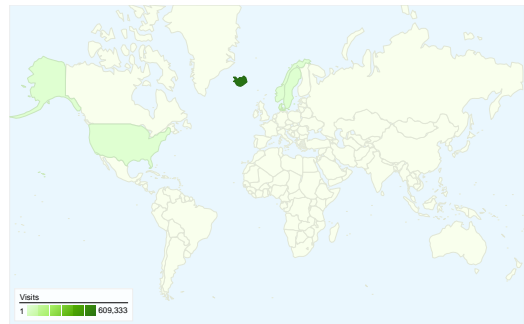

Site Usage

 **667,883** Visits

 **55.31%** Bounce Rate

 **1,206,030** Pageviews

 **00:03:16** Avg. Time on Site

 **1.81** Pages/Visit

 **8.26%** % New Visits

Visitors Overview

Visitors
59,943

Map Overlay world

Traffic Sources Overview

- **Direct Traffic**
495,234.00 (74.15%)
- **Referring Sites**
136,243.00 (20.40%)
- **Search Engines**
36,375.00 (5.45%)
- **Other**
31 (> 0.00%)

All traffic sources sent a total of 667,883 visits

-  **74.15%** Direct Traffic
-  **20.40%** Referring Sites
-  **5.45%** Search Engines

- **Direct Traffic**
495,234.00 (74.15%)
- **Referring Sites**
136,243.00 (20.40%)
- **Search Engines**
36,375.00 (5.45%)
- **Other**
31 (> 0.00%)

667,883 visits came from 121 countries/territories

Site Usage

| Country/Territory | Visits | Pages/Visit | Avg. Time on Site | % New Visits | Bounce Rate |
|-------------------|---------|-------------|-------------------|--------------|-------------|
| Iceland | 609,333 | 1.80 | 00:03:17 | 8.02% | 55.65% |
| Denmark | 22,288 | 1.83 | 00:02:43 | 6.93% | 51.45% |
| Sweden | 8,720 | 2.15 | 00:03:48 | 6.00% | 45.53% |
| United States | 5,399 | 1.89 | 00:03:44 | 8.80% | 48.42% |
| Norway | 5,201 | 1.65 | 00:04:44 | 11.63% | 59.47% |
| United Kingdom | 5,003 | 1.74 | 00:02:34 | 18.41% | 57.61% |
| Faroe Islands | 2,035 | 2.39 | 00:03:34 | 6.49% | 36.27% |
| Italy | 1,262 | 1.71 | 00:02:35 | 5.55% | 61.09% |
| Spain | 1,104 | 1.76 | 00:02:02 | 24.91% | 53.71% |