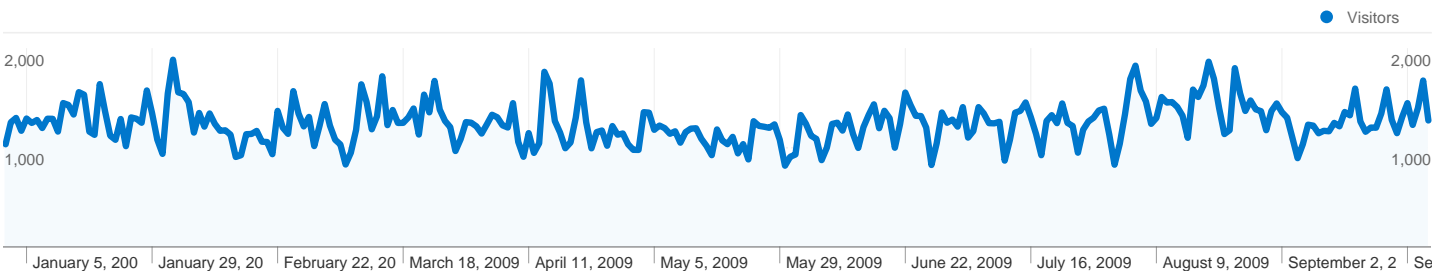

Site Usage

 **667,883** Visits

 **55.31%** Bounce Rate

 **1,206,030** Pageviews

 **00:03:16** Avg. Time on Site

 **1.81** Pages/Visit

 **8.26%** % New Visits

Visitors Overview

Visitors
59,943

Map Overlay world

Traffic Sources Overview

- **Direct Traffic**
495,234.00 (74.15%)
- **Referring Sites**
136,243.00 (20.40%)
- **Search Engines**
36,375.00 (5.45%)
- **Other**
31 (> 0.00%)

59,943 people visited this site

 **667,883** Visits

 **59,943** Absolute Unique Visitors

 **1,206,030** Pageviews

 **1.81** Average Pageviews

 **00:03:16** Time on Site

 **55.31%** Bounce Rate

 **8.26%** New Visits

667,883 visits came from 121 countries/territories

Site Usage

| Country/Territory | Visits | Pages/Visit | Avg. Time on Site | % New Visits | Bounce Rate |
|-------------------|---------|-------------|-------------------|--------------|-------------|
| Iceland | 609,333 | 1.80 | 00:03:17 | 8.02% | 55.65% |
| Denmark | 22,288 | 1.83 | 00:02:43 | 6.93% | 51.45% |
| Sweden | 8,720 | 2.15 | 00:03:48 | 6.00% | 45.53% |
| United States | 5,399 | 1.89 | 00:03:44 | 8.80% | 48.42% |
| Norway | 5,201 | 1.65 | 00:04:44 | 11.63% | 59.47% |
| United Kingdom | 5,003 | 1.74 | 00:02:34 | 18.41% | 57.61% |
| Faroe Islands | 2,035 | 2.39 | 00:03:34 | 6.49% | 36.27% |
| Italy | 1,262 | 1.71 | 00:02:35 | 5.55% | 61.09% |
| Spain | 1,104 | 1.76 | 00:02:02 | 24.91% | 53.71% |