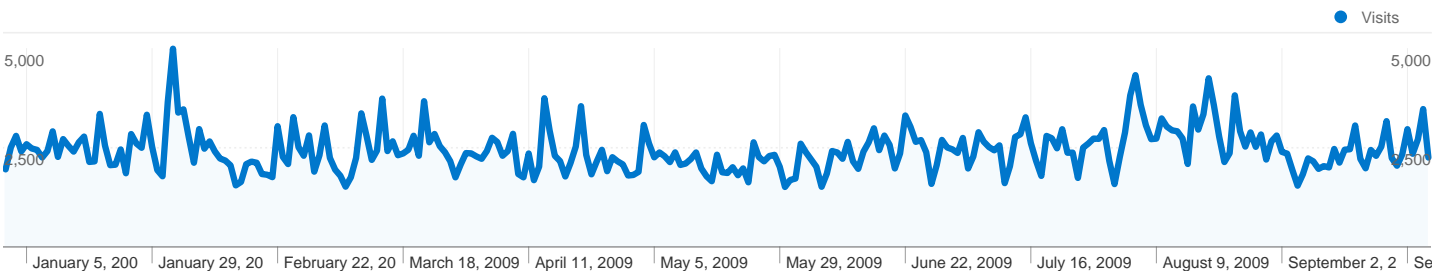

Site Usage

 **667,883** Visits

 **55.31%** Bounce Rate

 **1,206,030** Pageviews

 **00:03:16** Avg. Time on Site

 **1.81** Pages/Visit

 **8.26%** % New Visits

Visitors Overview

59,943 people visited this site

 **667,883** Visits

 **59,943** Absolute Unique Visitors

 **1,206,030** Pageviews

 **1.81** Average Pageviews

 **00:03:16** Time on Site

 **55.31%** Bounce Rate

 **8.26%** New Visits

All traffic sources sent a total of 667,883 visits

-  **74.15%** Direct Traffic
-  **20.40%** Referring Sites
-  **5.45%** Search Engines

- **Direct Traffic**
495,234.00 (74.15%)
- **Referring Sites**
136,243.00 (20.40%)
- **Search Engines**
36,375.00 (5.45%)
- **Other**
31 (> 0.00%)